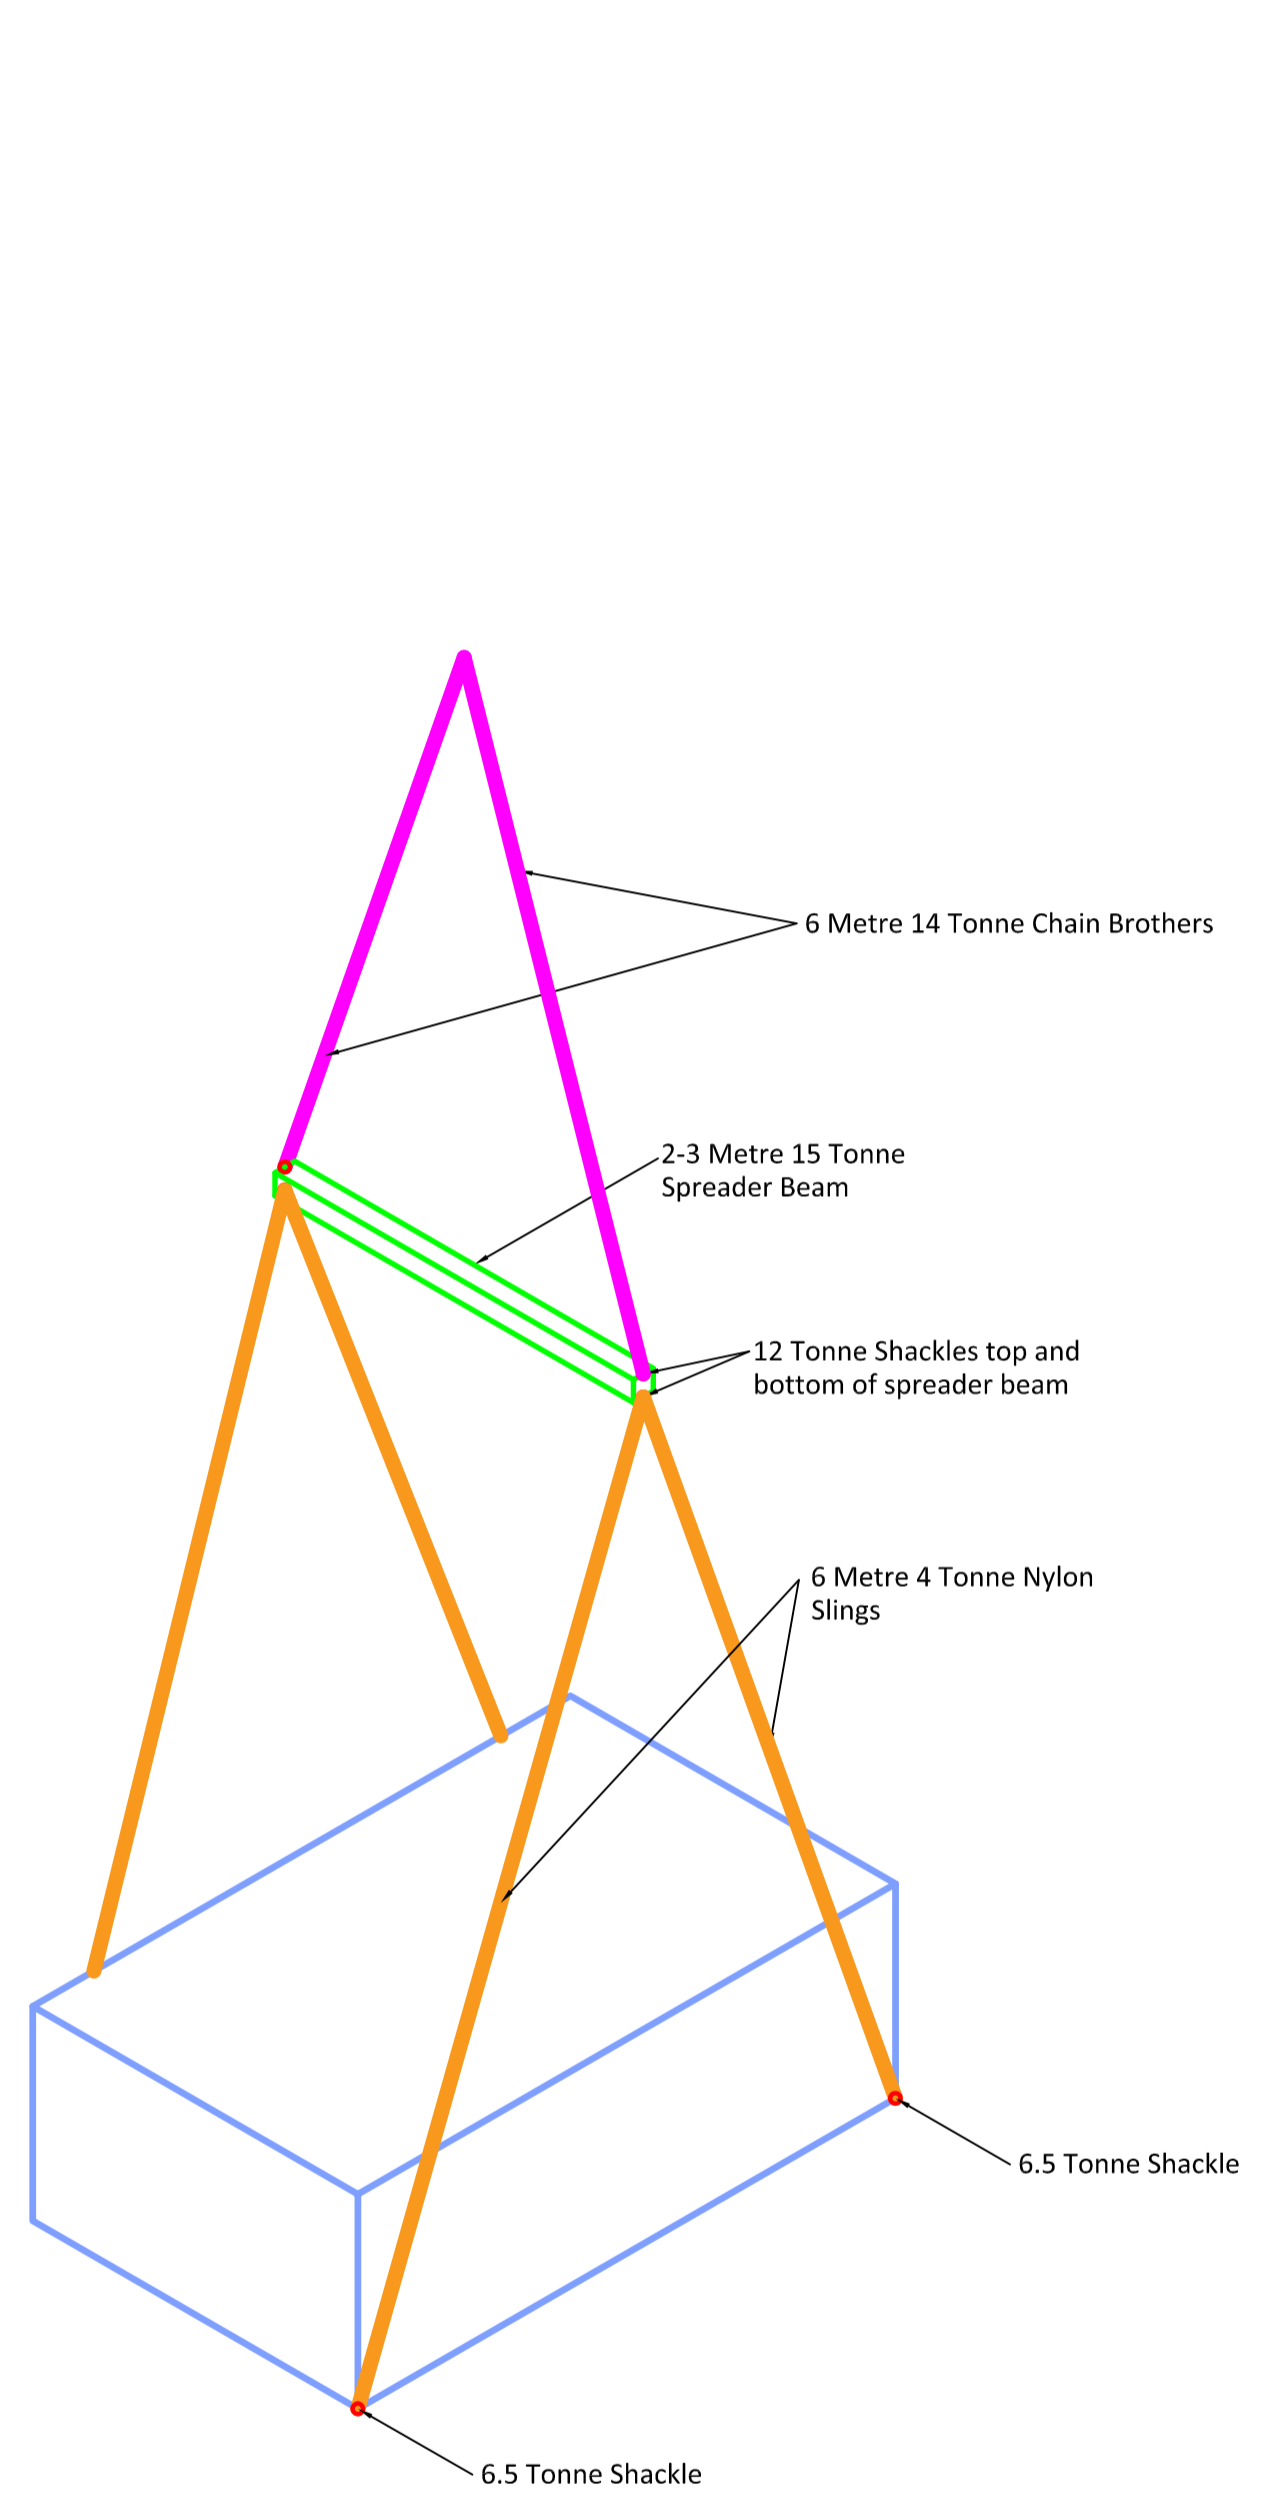

Notes:
N/A

Carlyle Units
2 No
AHU # 1 Thermodial Asset ID # 0023
Serial # 12G3- 17412
AHU # 2 Thermodial Asset ID # 0022
Serial # 12J3- 18852

Master Air Units
2 No
AHU # 1 Thermodial Asset ID # 0020
Serial # 6861279
AHU # 2 Thermodial Asset ID # 0021
Serial # 6861280

Master Air Units
2 No
AHU # 1 Thermodial Asset ID # 0020
Serial # 6861279
AHU # 2 Thermodial Asset ID # 0021
Serial # 6861280

Master Air Unit
1 No
Serial # 2159/ 8442

CRANE DATA (DIN ISO 75%)		
N/A		
Scale	Drawn By: R. Ryan	KAVANAGH CRANE HIRE LTD TEL: (+353) (0)5394-28128 FAX: (+353) (0)5394-28302 E-MAIL: info@kshcranehire.com
N/S	Date: N/A	
Client:	N/A	
Site:	N/A	
Project:	Misc Units Rigging Arrangement	