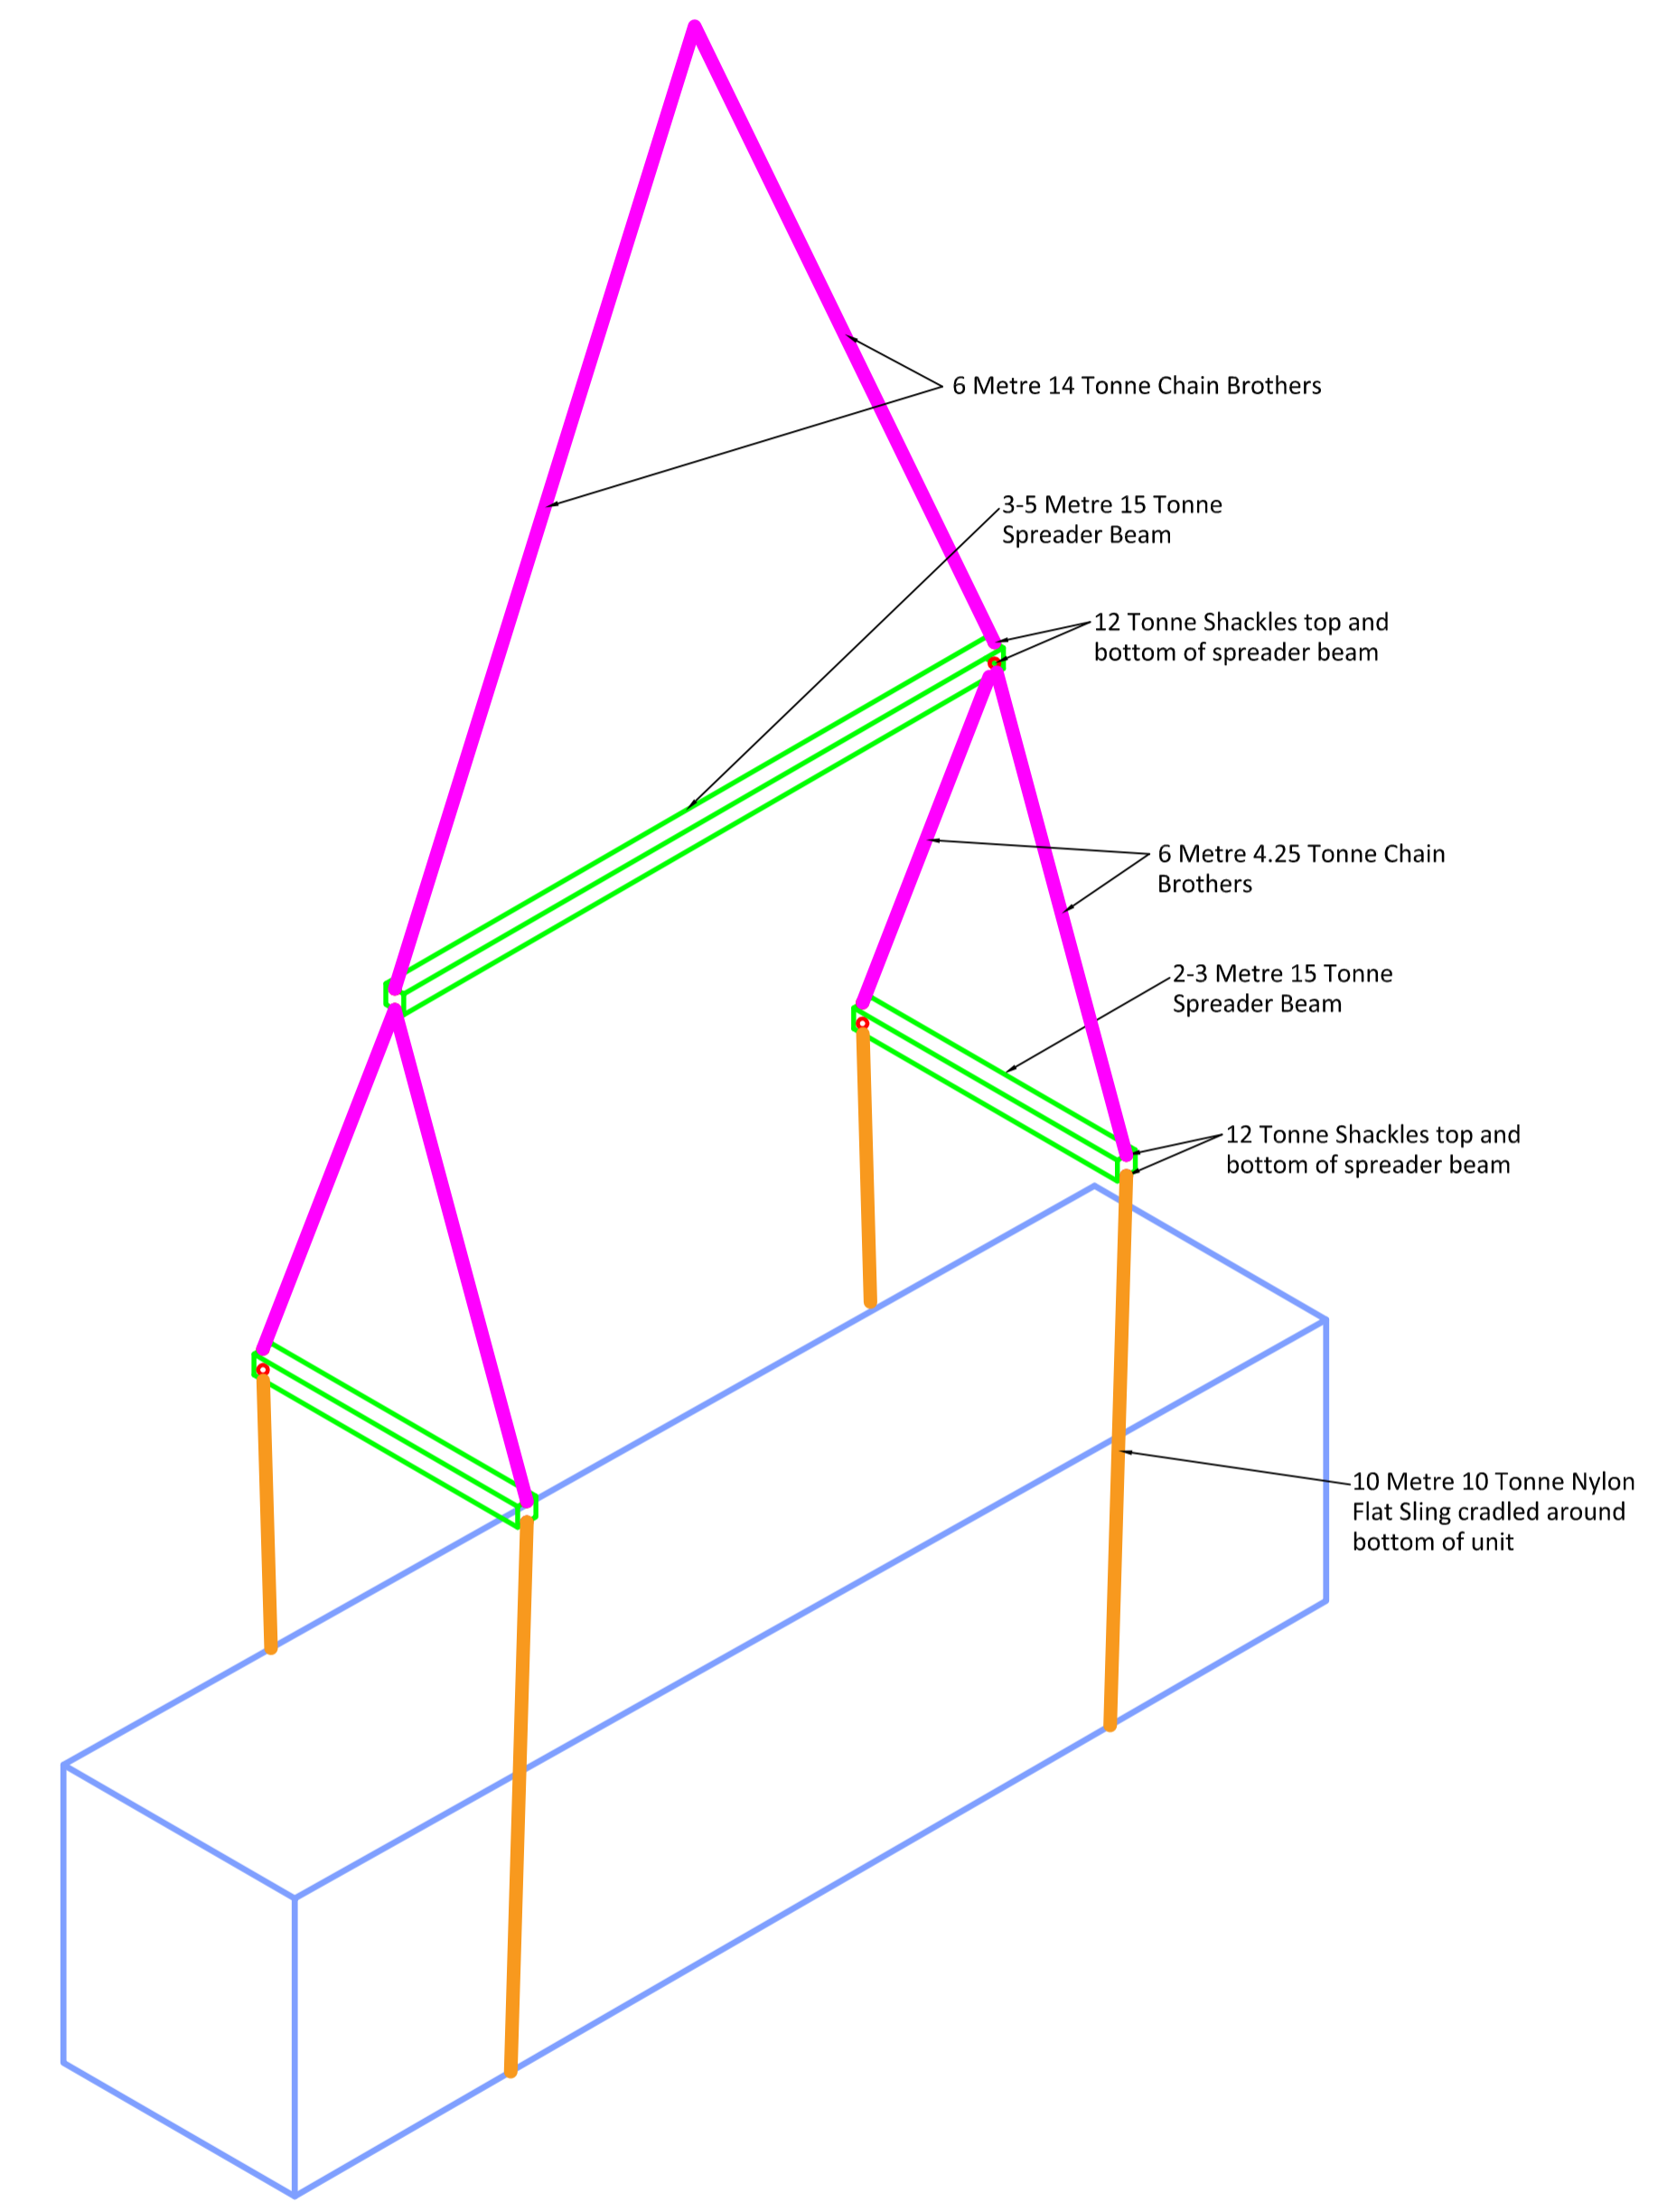

Notes:
N/A

Carlyle Units
2 No
AHU # 1 Thermodial Asset ID # 0023
Serial # 12G3- 17412
AHU # 2 Thermodial Asset ID # 0022
Serial # 12J3- 18852

Master Air Units
2 No
AHU # 1 Thermodial Asset ID # 0020
Serial # 6861279
AHU # 2 Thermodial Asset ID # 0021
Serial # 6861280

Master Air Units
2 No
AHU # 1 Thermodial Asset ID # 0020
Serial # 6861279
AHU # 2 Thermodial Asset ID # 0021
Serial # 6861280

Master Air Unit
1 No
Serial # 2159/ 8442

CRANE DATA (DIN ISO 75%)		
N/A		
Scale	Drawn By: R. Ryan	KAVANAGH CRANE HIRE LTD TEL: (+353) (0)5394-28128 FAX: (+353) (0)5394-28302 E-MAIL: info@kshcranehire.com
N/S	Date: N/A	
Client:	N/A	
Site:	N/A	
Project:	Misc Units Rigging Arrangement	