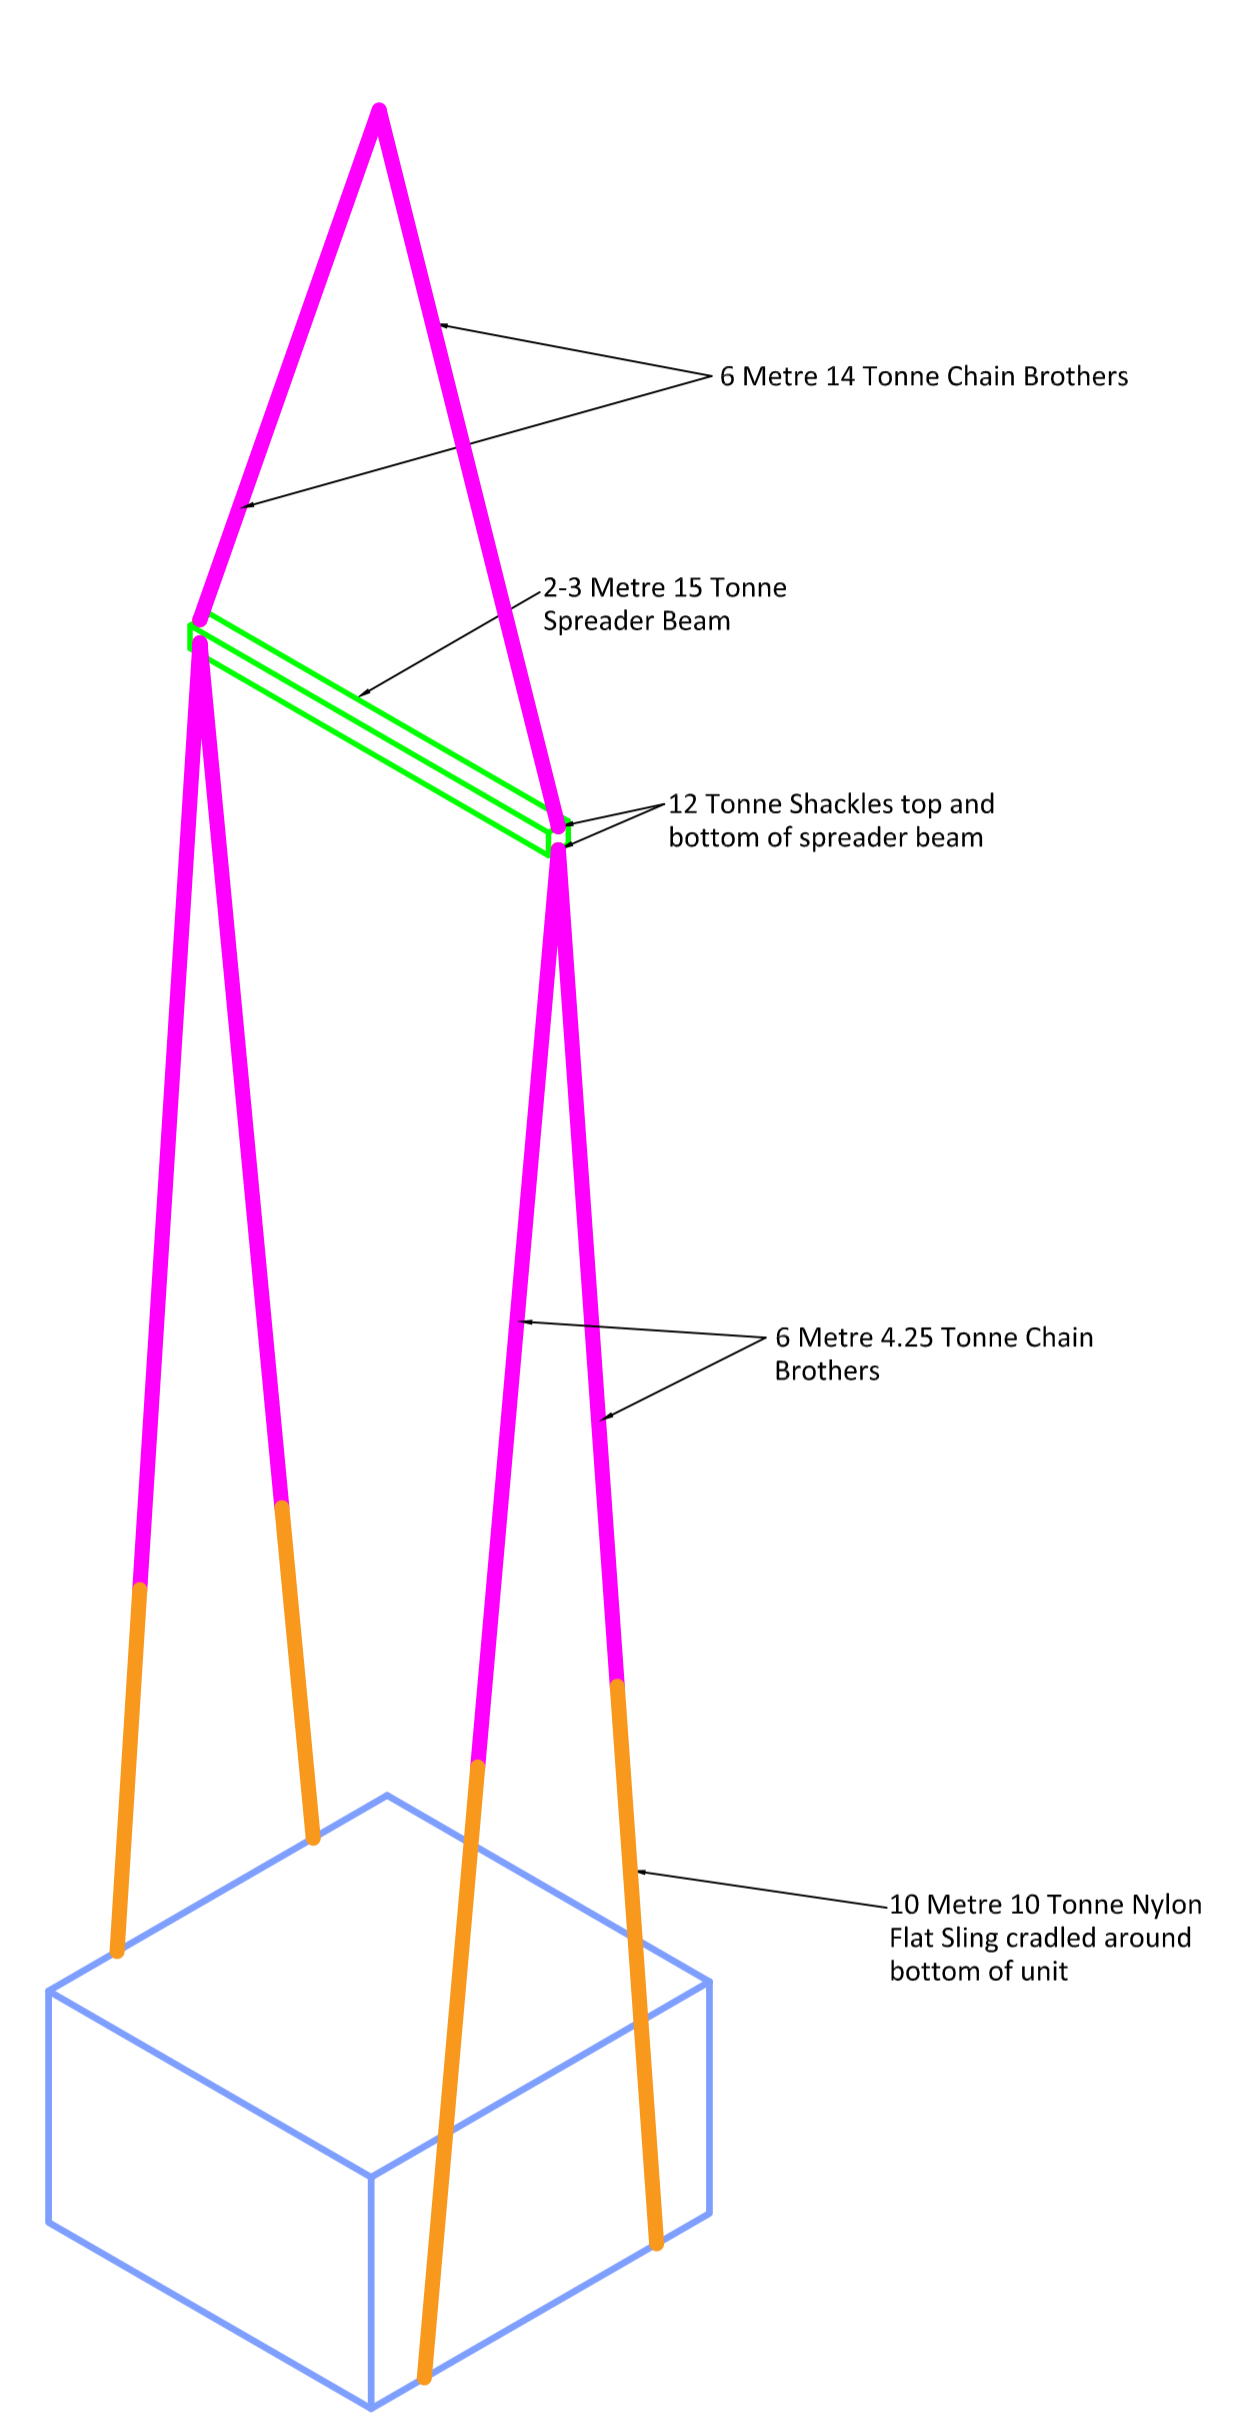

Notes:
N/A

Carlyle Units
2 No
AHU # 1 Thermodial Asset ID # 0023
Serial # 12G3- 17412
AHU # 2 Thermodial Asset ID # 0022
Serial # 12J3- 18852

Master Air Units
2 No
AHU # 1 Thermodial Asset ID # 0020
Serial # 6861279
AHU # 2 Thermodial Asset ID # 0021
Serial # 6861280

Master Air Units
2 No
AHU # 1 Thermodial Asset ID # 0020
Serial # 6861279
AHU # 2 Thermodial Asset ID # 0021
Serial # 6861280

Master Air Unit
1 No
Serial # 2159/ 8442

CRANE DATA (DIN ISO 75%)		
N/A		
Scale	Drawn By: R. Ryan	KAVANAGH CRANE HIRE LTD TEL: (+353) (0)5394-28128 FAX: (+353) (0)5394-28302 E-MAIL: info@kshcranehire.com
N/S	Date: N/A	
Client:	N/A	
Site:	N/A	
Project:	Misc Units Rigging Arrangement	