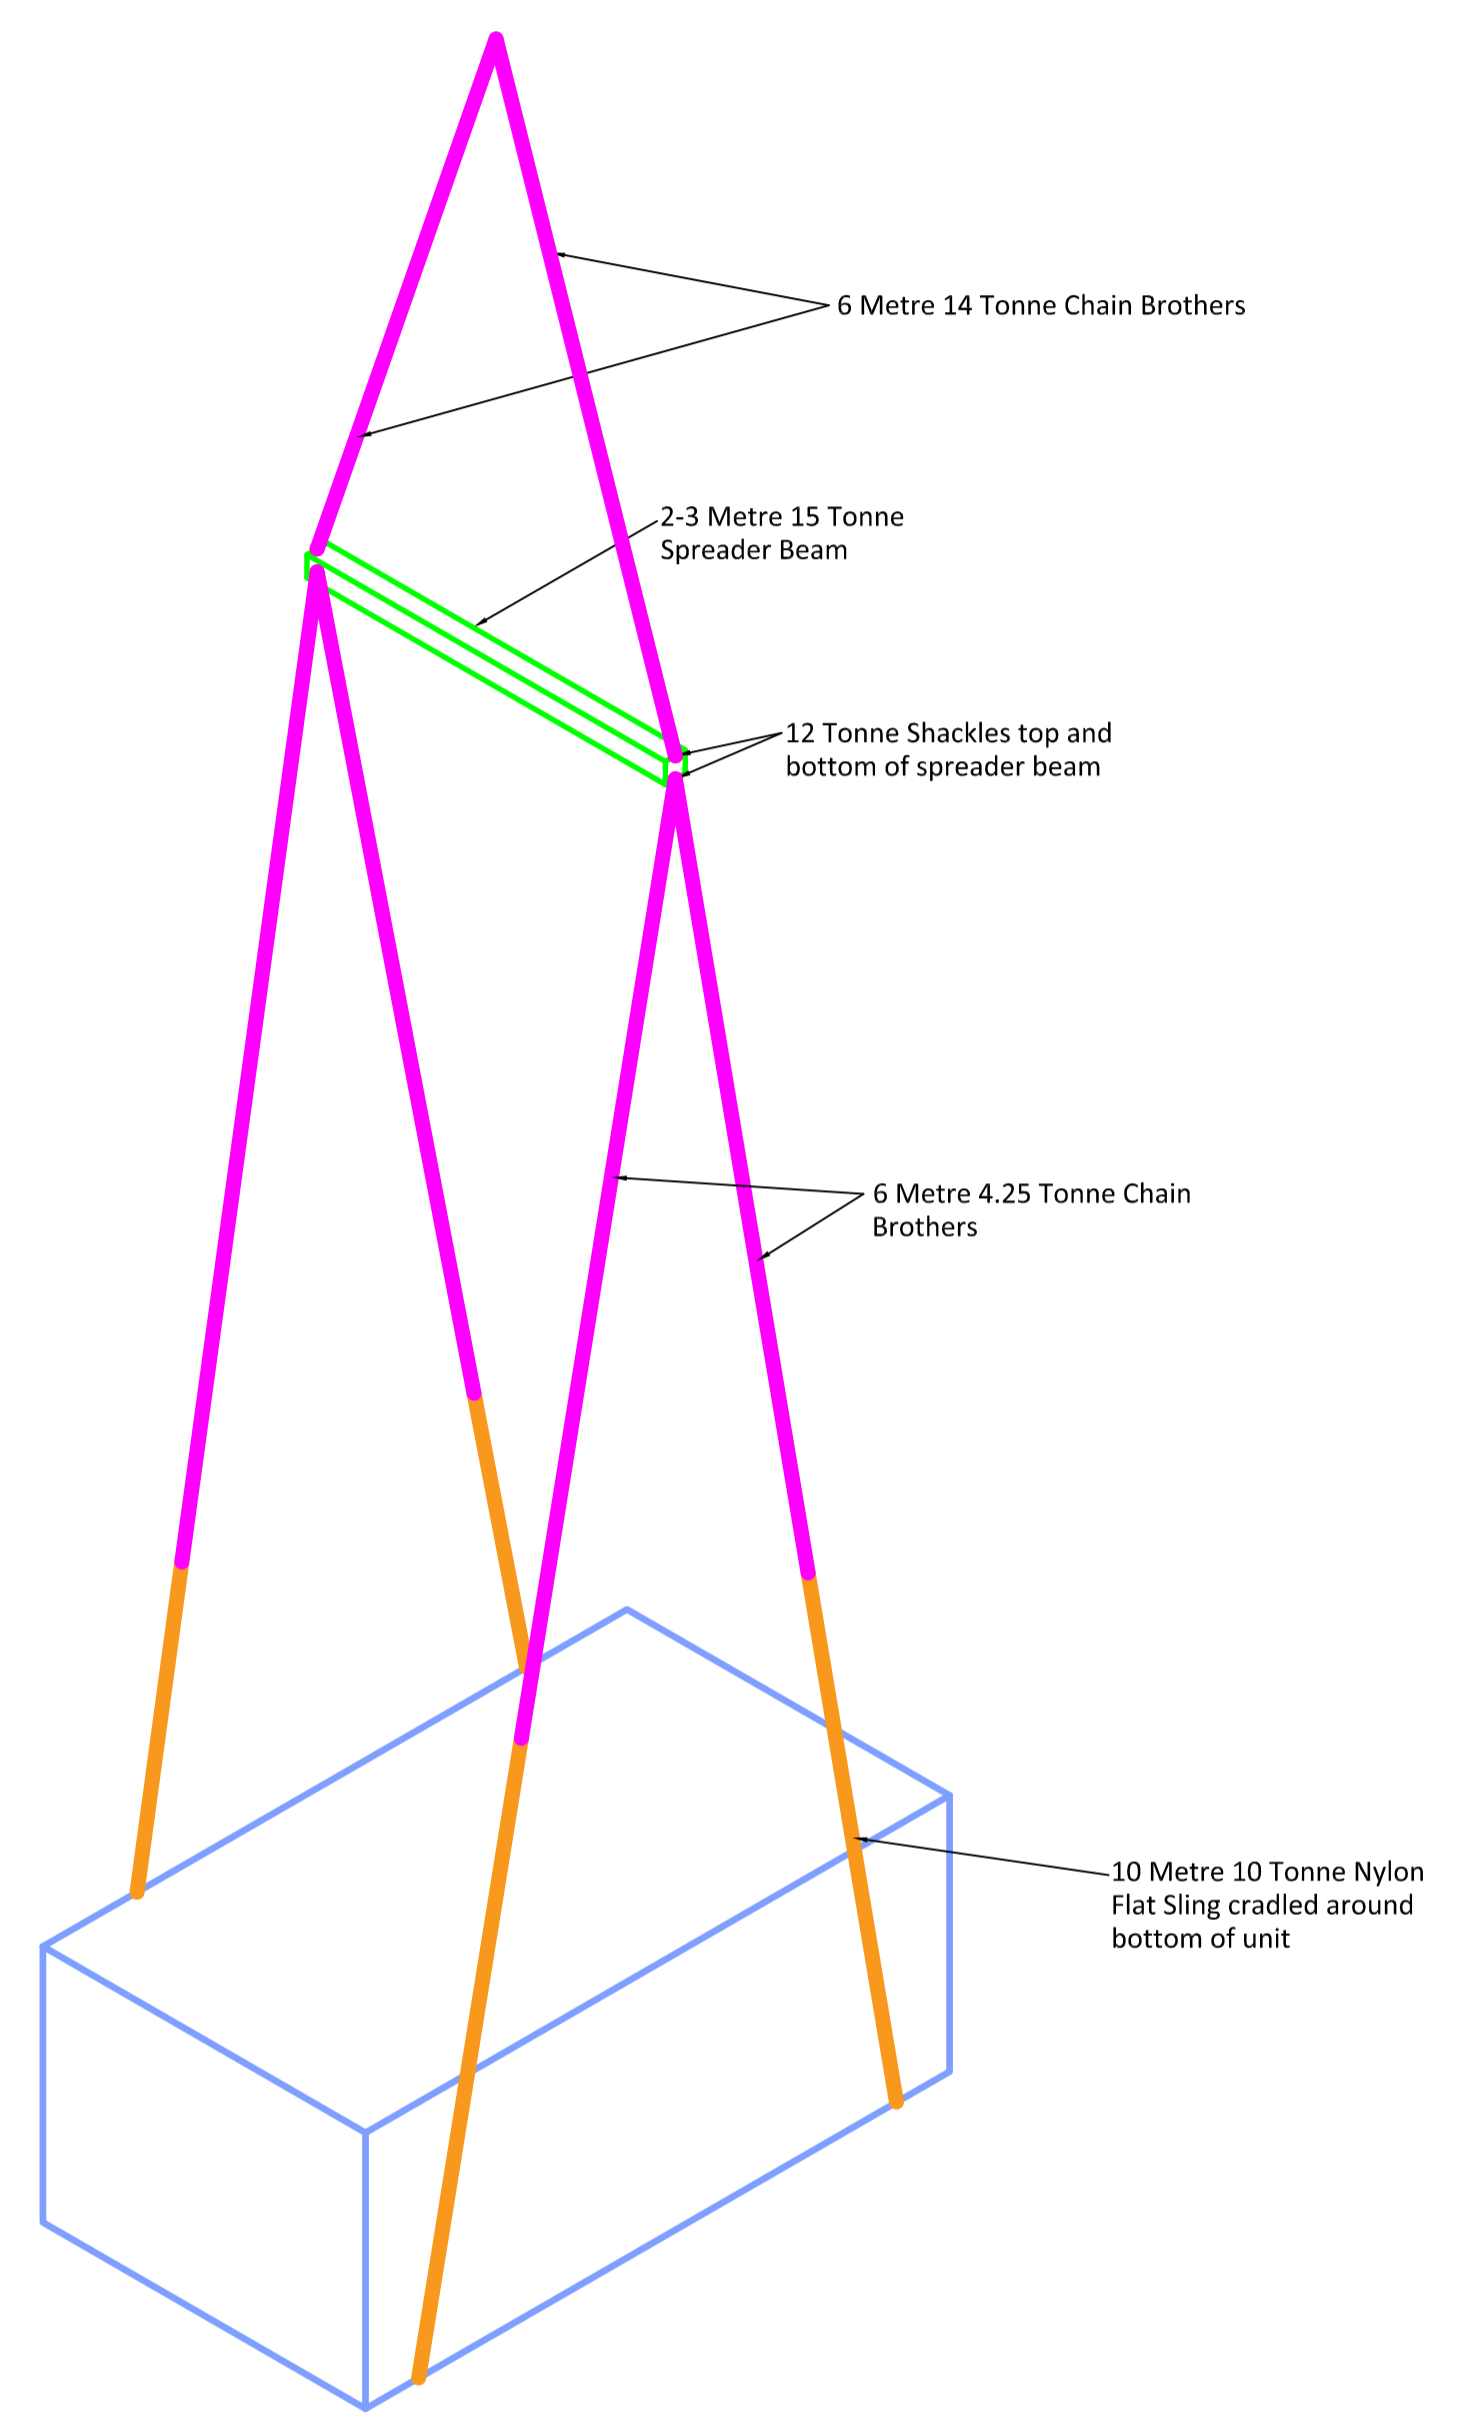

Notes:
N/A

Carlyle Units
2 No
AHU # 1 Thermodial Asset ID # 0023
Serial # 12G3- 17412
AHU # 2 Thermodial Asset ID # 0022
Serial # 12J3- 18852

Master Air Units
2 No
AHU # 1 Thermodial Asset ID # 0020
Serial # 6861279
AHU # 2 Thermodial Asset ID # 0021
Serial # 6861280

Master Air Units
2 No
AHU # 1 Thermodial Asset ID # 0020
Serial # 6861279
AHU # 2 Thermodial Asset ID # 0021
Serial # 6861280

Master Air Unit
1 No
Serial # 2159/ 8442

CRANE DATA (DIN ISO 75%)		
N/A		
Scale	Drawn By: R. Ryan	KAVANAGH CRANE HIRE LTD TEL: (+353) (0)5394-28128 FAX: (+353) (0)5394-28302 E-MAIL: info@kshcranehire.com
N/S	Date: N/A	
Client:	N/A	
Site:	N/A	
Project:	Misc Units Rigging Arrangement	